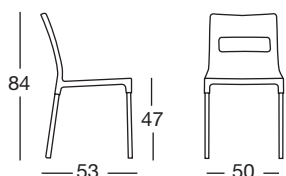

Ideale per uso domestico e contract.

Thermoplastic body.

27x27 mm square section legs in beech wood.

A broader seat to offer even greater comfort.

Comfortable and versatile, it is stackable and easy to store. Ideal for the home and contract.

FW
faggio wengè
wenge beech

Art. 2816

Imballo: 2 pezzi
Packing: 2 pieces

Peso unitario Kg 3,900
Unit weight

Misure imballo 61,5x52x90 cm
Packing sizes

made in Italy

Sede/Headquarters: 25030 Coccaglio (BS) Italy - Via G. Monauni, 12
Divisione Commerciale Italia: Tel. 0307718.760/765/770 - Fax 0307718.777
www.scab.it - e-mail: italia@scab.it
Export Department: Phone +390307718.720/725/726 - Fax +390307718.700
www.scabitaly.com - e-mail: export@scabitaly.com